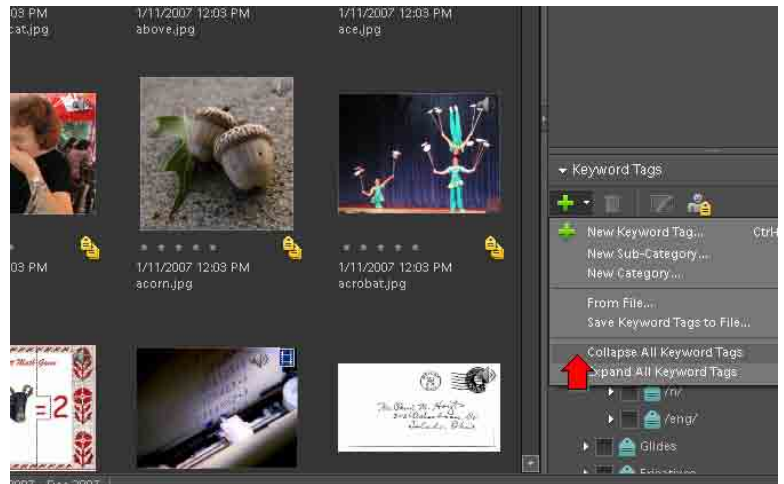

Marquette University Spanish English Catalog (MaUSECat)

How do I get back to the main tag menu after I have selected something?

In this example, we have selected all the *initial /m/* pictures.

To get back to all the pictures, click *Show All* on the upper left corner of the page.

Then, to get the tags back on the screen so you can see them all, click the *green plus sign*.

Select *Collapse All Keyword Tags* on the menu.

All of the keyword tags will now be visible.