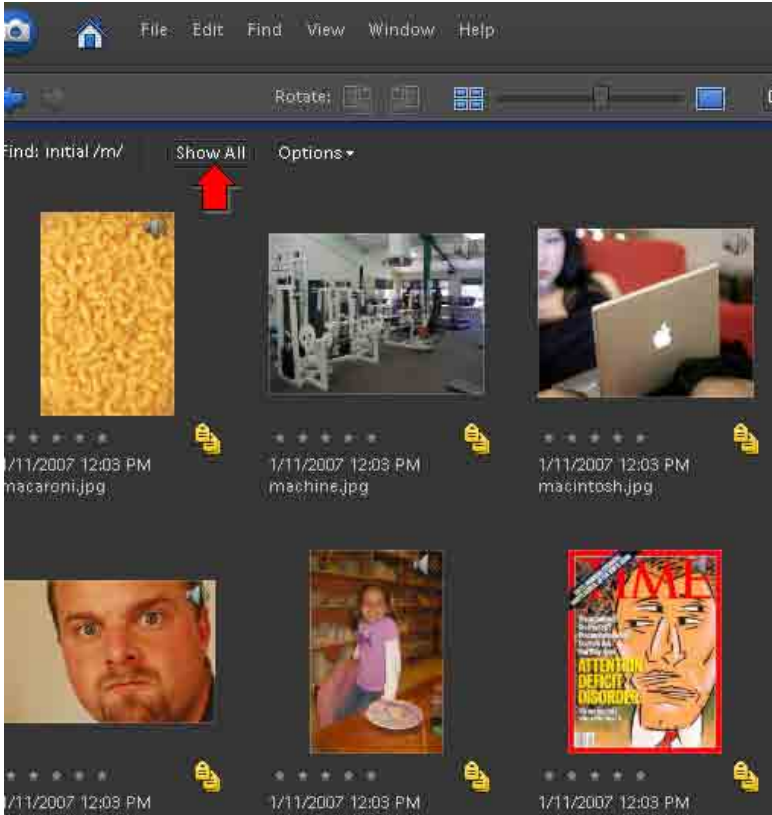

Marquette University Spanish English Catalog (MaUSECat)

How do I get back to the main tag menu after I have selected something?

In this example, we have selected all the *initial /m/* pictures.

To get back to all the pictures, click *Show All* on the upper left corner of the page.

Then, to get the tags back on the screen so you can see them all, click the *green plus sign*.

Select *Collapse All Keyword Tags* on the menu.

All of the keyword tags will now be visible.