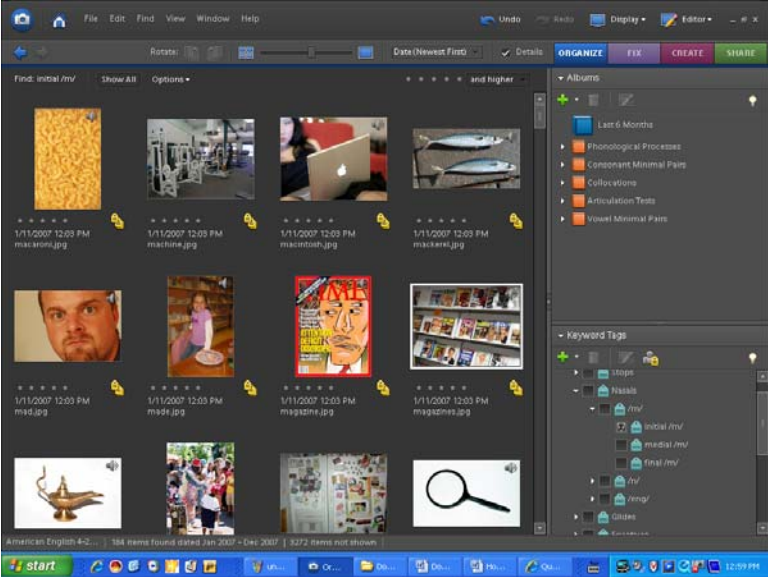

Marquette University Spanish English Catalog (MaUSECat)

How do I get back to the main tag menu after I have selected something?

In this example, we have selected all the *initial /m/* pictures.

To get back to all the pictures, click *Show All* on the upper left corner of the page.

Then, to get the tags back on the screen so you can see them all, click the *green plus sign*.

Select *Collapse All Keyword Tags* on the menu.

All of the keyword tags will now be visible.