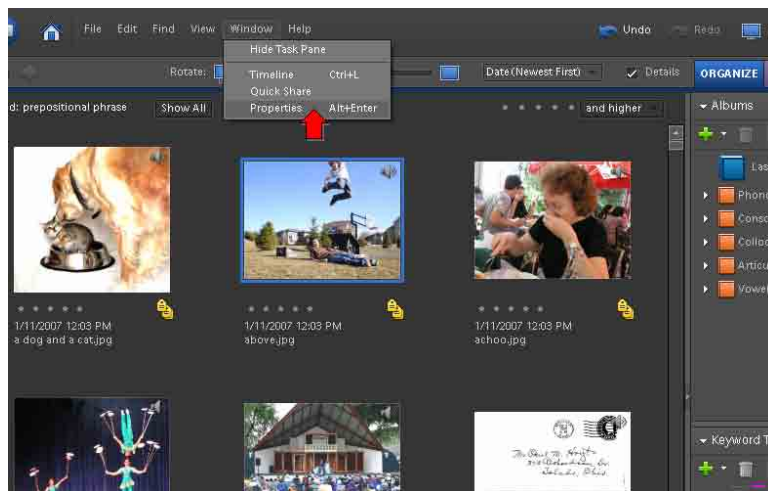

Marquette University Spanish English Catalog (MaUSECat)

How do I view suggested targeted grammatical forms for pictures such as prepositional phrases or coordinated clauses?

First, click the *triangle* next to *Grammatical Forms* on the keyword tags menu to expand the category.

To see specific types of prepositional phrases, click the *triangle* next to *Prepositional Phrases* to expand the category.

To see prepositional phrases, click the box next to *prepositional phrase*.

How do I view suggested targeted grammatical forms for pictures such as prepositional phrases or coordinated clauses?2

To see the suggested prepositional phrase for a picture, choose a photo by clicking on it so there is a blue border around it.

Then, click *Window* from the top menu and choose *Properties* from the drop down menu.